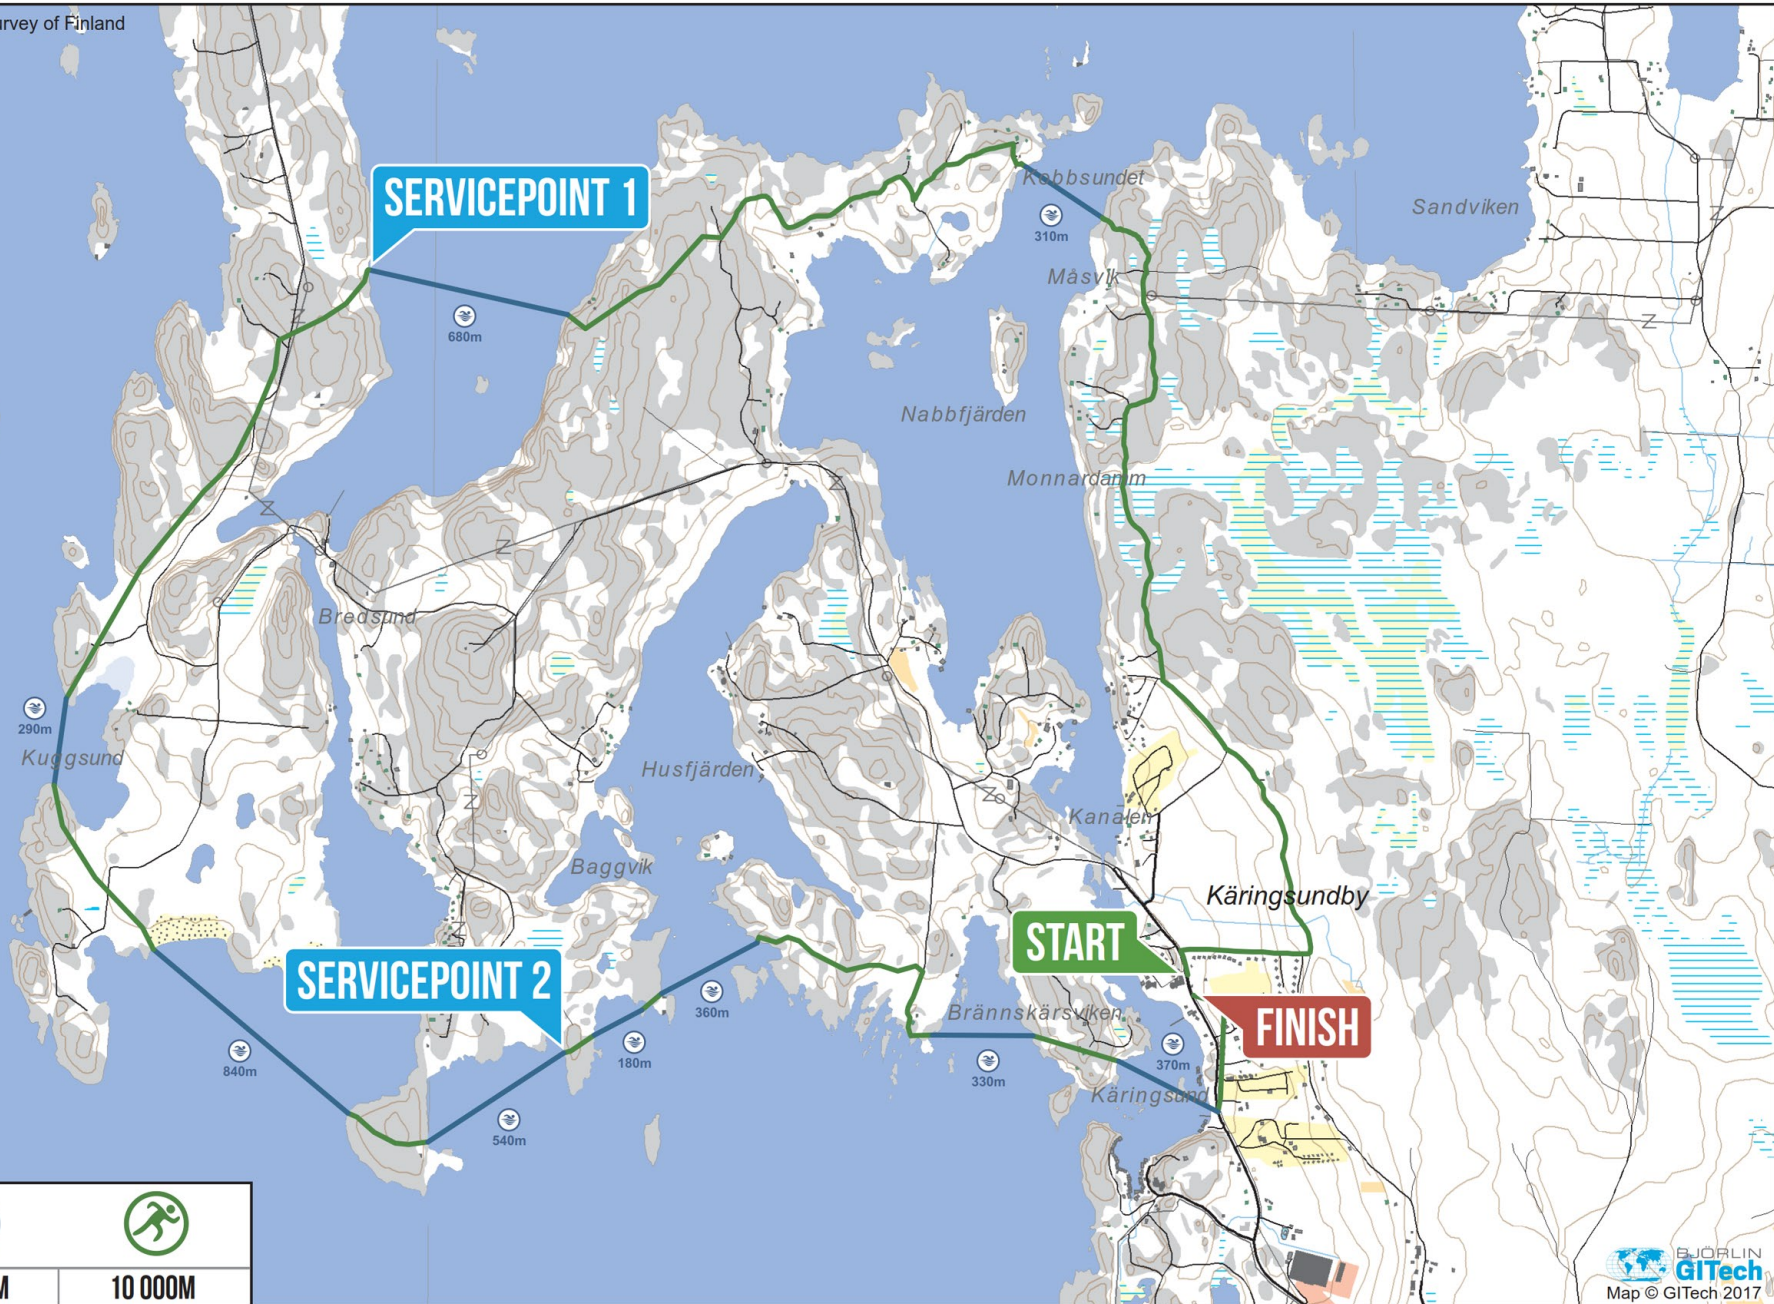

Distance SHORT

Map data sources: National Land Survey of Finland
Topographic Database 03/2017

ROUTE DISTANCE		
SHORT	4000M	10 000M