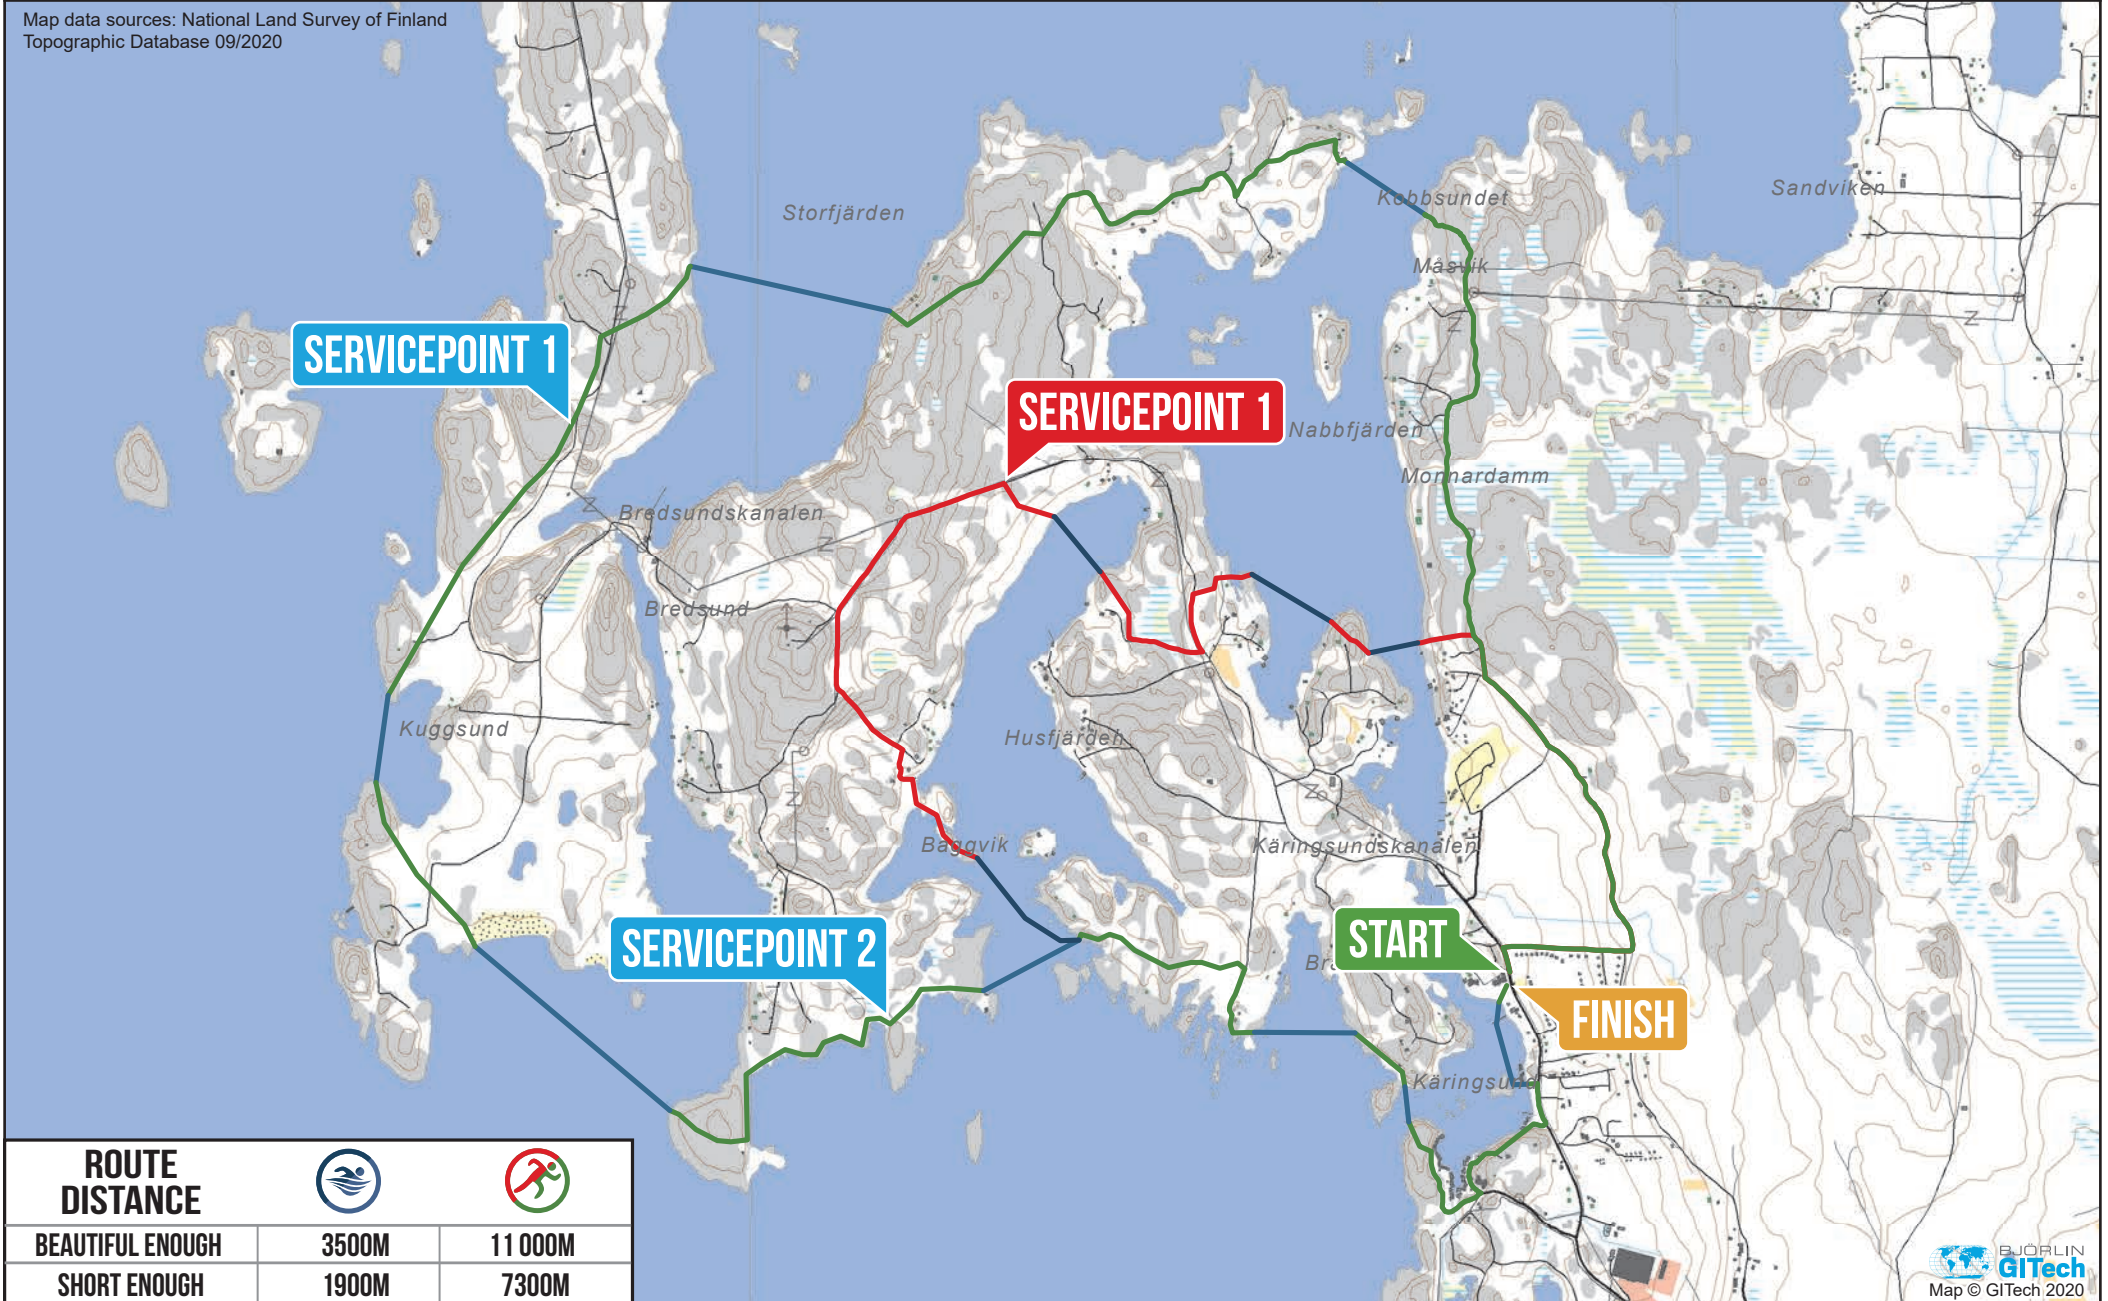

Distance

# BEAUTIFUL ENOUGH & SHORT ENOUGH

Map data sources: National Land Survey of Finland  
Topographic Database 09/2020

ROUTE DISTANCE		
BEAUTIFUL ENOUGH	3500M	11 000M
SHORT ENOUGH	1900M	7300M